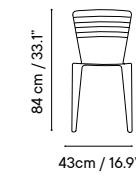

Outdoor technical leather p. 276

Dimensions in cm and inches
Medidas en cms y pulgadas

iSi 9135
Chair

iSi 9136
Armchair

iSi 9137
Stool 76

iSi 9138
Stool 65

iSi 9135
Beige cream
RAL 1013

iSi 9136
Taupe grey
RAL 7006

Outdoor technical leather p. 276

TABLE-TOP

Metal finishes p. 270

HPL or Solid Core p. 283

Dimensions in cm and inches
Medidas en cms y pulgadas

iSi 8034
Chair

iSi 8035
Armchair

iSi 8067
Stool 76