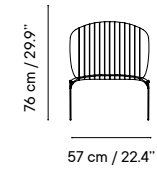

Outdoor technical leather p. 276

TABLE-TOP

Metal finishes p. 270

Porcelain p. 282

HPL or Solid Core p. 283

Table Height 74 cm / 29.1"

Table Height 40 cm / 15.7"

iSi 8219	ø 60 x 74 cm / 23.6" x 29.1"
iSi 8220	ø 70 x 74 cm / 27.6" x 29.1"
iSi 8221	ø 80 x 74 cm / 31.5" x 29.1"
iSi 8222	ø 90 x 74 cm / 35.4" x 29.1"
iSi 8223	ø 100 x 74 cm / 39.4" x 29.1"
iSi 8224	ø 110 x 74 cm / 43.2" x 29.1"
iSi 8225	60 x 60 x 74 cm / 23.6" x 23.6" x 29.1"
iSi 8226	70 x 70 x 74 cm / 27.6" x 27.6" x 29.1"
iSi 8227	80 x 80 x 74 cm / 31.5" x 31.5" x 29.1"
iSi 8228	90 x 90 x 74 cm / 35.4" x 35.4" x 29.1"
iSi 8229	110 x 70 x 74 cm / 43.3" x 27.6" x 29.1"
iSi 8230	120 x 80 x 74 cm / 47.2" x 31.5" x 29.1"

Collection available in:

STRUCTURE

Metal finishes p. 270

UPHOLSTERY

Outdoor fabrics p. 274

Outdoor technical leather p. 276

Dimensions in cm and inches
Medidas en cms y pulgadas

iSi 8114
Armchair