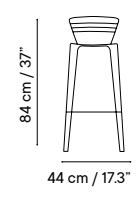

Outdoor technical leather p. 276

TABLE-TOP

Metal finishes p. 270

HPL or Solid Core p. 283

Dimensions in cm and inches
Medidas en cms y pulgadas

iSi 8034
Chair

iSi 8035
Armchair

iSi 8067
Stool 76