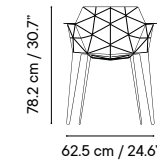

Outdoor technical leather p. 276

TABLE-TOP

Metal finishes p. 270

Porcelain p. 282

HPL or Solid Core p. 283

Table Height 74 cm / 29.1"

Table Height 40 cm / 15.7"

iSi 8219	ø 60 x 74 cm / 23.6" x 29.1"
iSi 8220	ø 70 x 74 cm / 27.6" x 29.1"
iSi 8221	ø 80 x 74 cm / 31.5" x 29.1"
iSi 8222	ø 90 x 74 cm / 35.4" x 29.1"
iSi 8223	ø 100 x 74 cm / 39.4" x 29.1"
iSi 8224	ø 110 x 74 cm / 43.2" x 29.1"
iSi 8225	60 x 60 x 74 cm / 23.6" x 23.6" x 29.1"
iSi 8226	70 x 70 x 74 cm / 27.6" x 27.6" x 29.1"
iSi 8227	80 x 80 x 74 cm / 31.5" x 31.5" x 29.1"
iSi 8228	90 x 90 x 74 cm / 35.4" x 35.4" x 29.1"
iSi 8229	110 x 70 x 74 cm / 43.3" x 27.6" x 29.1"
iSi 8230	120 x 80 x 74 cm / 47.2" x 31.5" x 29.1"

Dimensions in cm and inches
Medidas en cms y pulgadas

iSi 8182
Armchair seat cushion
iSi 8185
Armchair double cushion
NEW

iSi 8188
Reading seat cushion
iSi 8189
Reading double cushion
NEW

iSi 8190
Rocking seat cushion
iSi 8191
Rocking double cushion
NEW