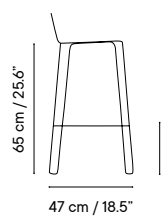

Outdoor technical leather p. 276

Dimensions in cm and inches
Medidas en cms y pulgadas

iSi 9135
Chair

iSi 9136
Armchair

iSi 9137
Stool 76

iSi 9138
Stool 65

iSi 9135
Beige cream
RAL 1013

iSi 9136
Taupe grey
RAL 7006