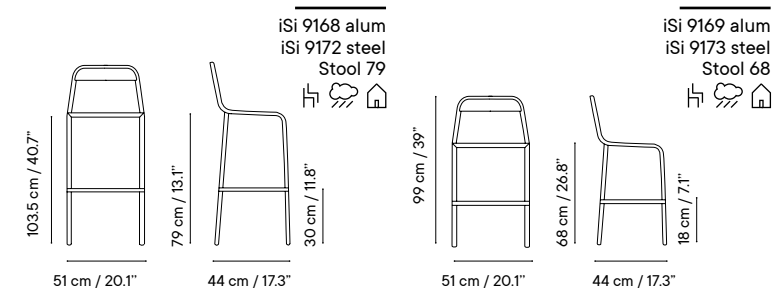

iSi 9168 alum
iSi 9172 steel
Stool 79

iSi 9169 alum
iSi 9173 steel
Stool 68