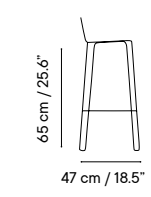

Outdoor technical leather p. 276

TABLE-TOP

Metal finishes p. 270

HPL or Solid Core p. 283

Dimensions in cm and inches
Medidas en cms y pulgadas

iSi 8034
Chair

iSi 8035
Armchair

iSi 8067
Stool 76