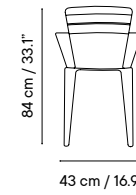

Outdoor technical leather p. 276

Dimensions in cm and inches
Medidas en cms y pulgadas

iSi 9135
Chair

iSi 9136
Armchair

iSi 9137
Stool 76

iSi 9138
Stool 65

iSi 9135
Beige cream
RAL 1013

iSi 9136
Taupe grey
RAL 7006