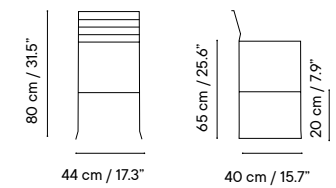

iSi 8030
Stool 65