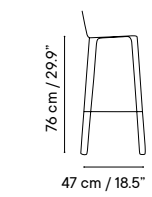

Outdoor technical leather p. 276

TABLE-TOP

Metal finishes p. 270

HPL or Solid Core p. 283

Dimensions in cm and inches
Medidas en cms y pulgadas

iSi 8034
Chair

iSi 8035
Armchair

iSi 8067
Stool 76