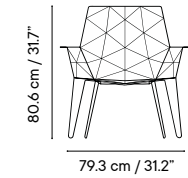

Outdoor technical leather p. 276

TABLE-TOP

Metal finishes p. 270

Porcelain p. 282

HPL or Solid Core p. 283

Table Height 74 cm / 29.1"

Table Height 40 cm / 15.7"

iSi 8219	ø 60 x 74 cm / 23.6" x 29.1"
iSi 8220	ø 70 x 74 cm / 27.6" x 29.1"
iSi 8221	ø 80 x 74 cm / 31.5" x 29.1"
iSi 8222	ø 90 x 74 cm / 35.4" x 29.1"
iSi 8223	ø 100 x 74 cm / 39.4" x 29.1"
iSi 8224	ø 110 x 74 cm / 43.2" x 29.1"
iSi 8225	60 x 60 x 74 cm / 23.6" x 23.6" x 29.1"
iSi 8226	70 x 70 x 74 cm / 27.6" x 27.6" x 29.1"
iSi 8227	80 x 80 x 74 cm / 31.5" x 31.5" x 29.1"
iSi 8228	90 x 90 x 74 cm / 35.4" x 35.4" x 29.1"
iSi 8229	110 x 70 x 74 cm / 43.3" x 27.6" x 29.1"
iSi 8230	120 x 80 x 74 cm / 47.2" x 31.5" x 29.1"

Dimensions in cm and inches
Medidas en cms y pulgadas

iSi 8182
Armchair seat cushion
iSi 8185
Armchair double cushion
NEW

iSi 8188
Reading seat cushion
iSi 8189
Reading double cushion
NEW

iSi 8190
Rocking seat cushion
iSi 8191
Rocking double cushion
NEW