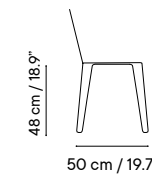

Outdoor technical leather p. 276

TABLE-TOP

Metal finishes p. 270

HPL or Solid Core p. 283

Dimensions in cm and inches
Medidas en cms y pulgadas

iSi 8034
Chair

iSi 8035
Armchair

iSi 8067
Stool 76