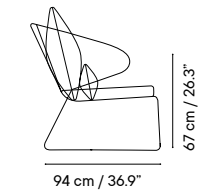

Bolonia

Designed by iSiMAR

Collection made of galvanized wire, polyester powder coated. Suitable for outdoor, indoor, and contract use.

Colección fabricada con varilla de acero galvanizado, lacado con polvo de poliéster. Apto para uso exterior, interior y contract.

Collection available in:

STRUCTURE

Metal finishes p. 270

UPHOLSTERY

Outdoor fabrics p. 274

Outdoor technical leather p. 276

TABLE-TOP

Metal finishes p. 270

Porcelain p. 282

HPL or Solid Core p. 283

Dimensions in cm and inches
Medidas en cms y pulgadas

iSi 8072
Chair
☀️ 🏠

iSi 7207
Armchair
☀️ 🏠

iSi 9152
Poltrona
☀️ 🏠

iSi 8073
Sofa complet
☀️ 🏠