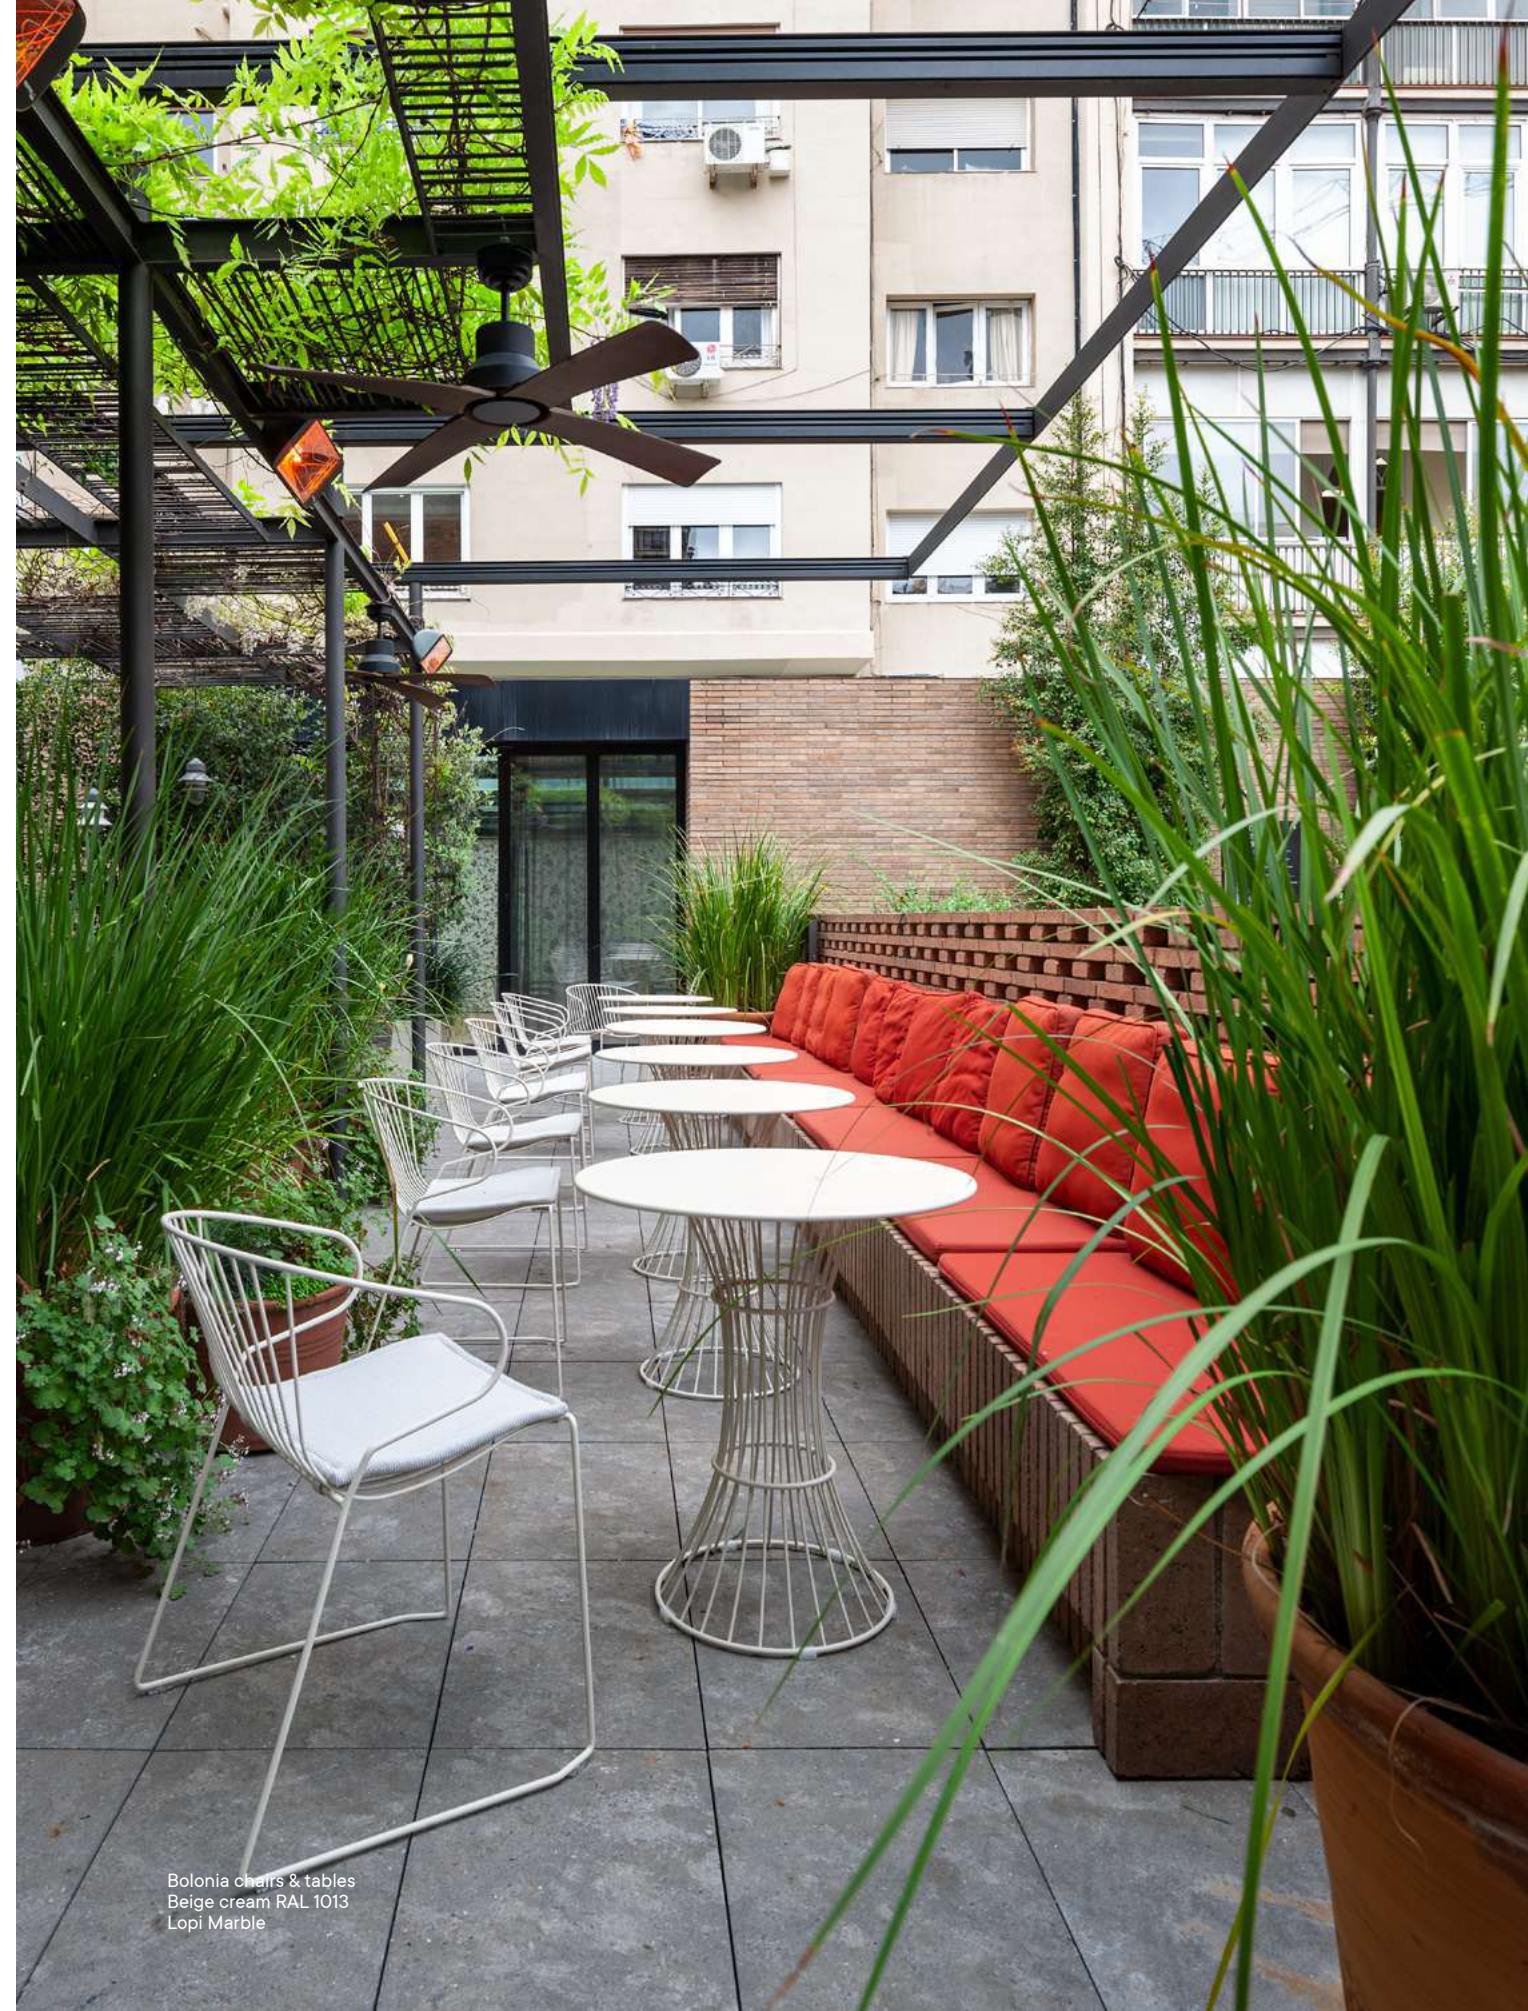

Bolonia chairs & tables
Beige cream RAL 1013
Lopi Marble