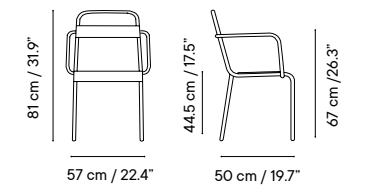

Collection available in:

STRUCTURE

Metal finishes p. 270

UPHOLSTERY

Outdoor fabrics p. 274

Outdoor technical leather p. 276

Dimensions in cm and inches
Medidas en cms y pulgadas

iSi 8055
Chair