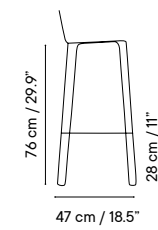

Outdoor technical leather p. 276

Dimensions in cm and inches
Medidas en cms y pulgadas

iSi 9135
Chair

iSi 9136
Armchair

iSi 9137
Stool 76

iSi 9138
Stool 65

iSi 9135
Beige cream
RAL 1013

iSi 9136
Taupe grey
RAL 7006