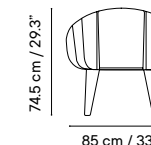

iSi 8082
Lounge
iSi 8083
Upholstered