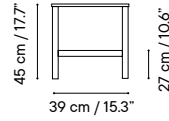

Fargo

Designed by iSiMAR

ADA available upon request.

Collection made of galvanized steel, polyester powder coated. Suitable for outdoor, indoor, and contract use.

Colección fabricada acero galvanizado y lacado con polvo de poliéster. Apto para uso exterior, interior y contract.

Collection available in:

STRUCTURE

Metal finishes p. 270

TABLE-TOP

Metal finishes p. 270

HPL p. 283

Dimensions in cm and inches
Medidas en cms y pulgadas

Stool height 45 cm / 17.7"

iSi 8018	39 x 39 cm / 15.3 x 15.3"