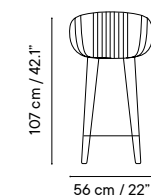

iSi 9164
Stool 76
iSi 8105
Upholstered