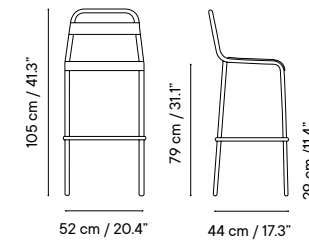

iSi 8058
Stool 79