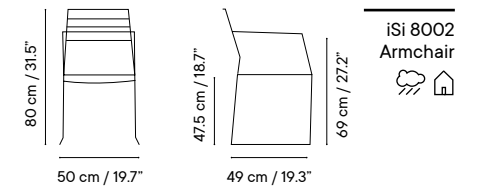

Collection available in:

STRUCTURE

Metal finishes p. 270

UPHOLSTERY

Outdoor fabrics p. 274

Outdoor technical leather p. 276

Dimensions in cm and inches
Medidas en cms y pulgadas

iSi 8001
Chair