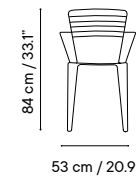

Outdoor technical leather p. 276

TABLE-TOP

Metal finishes p. 270

HPL or Solid Core p. 283

Dimensions in cm and inches
Medidas en cms y pulgadas

iSi 8034
Chair

iSi 8035
Armchair

iSi 8067
Stool 76