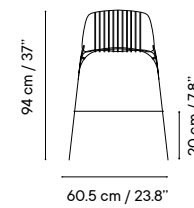

iSi 8149
Stool 63