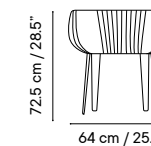

Collection available in:

STRUCTURE

Metal finishes p. 270

UPHOLSTERY

Outdoor fabrics p. 274

Outdoor technical leather p. 276

Dimensions in cm and inches
Medidas en cms y pulgadas

iSi 9133
Armchair
iSi 9163
Upholstered