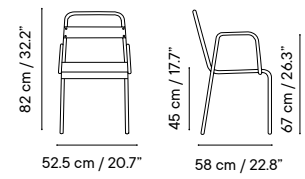

Collection available in:

STRUCTURE

Metal finishes p. 270

UPHOLSTERY

Outdoor fabrics p. 274

Outdoor technical leather p. 276

Dimensions in cm and inches
 Medidas en cms y pulgadas

iSi 7202
 Chair