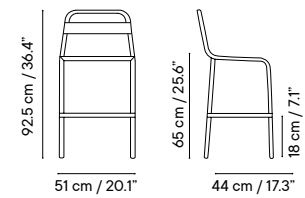

iSi 7204
Stool 79

iSi 9140
Stool 65