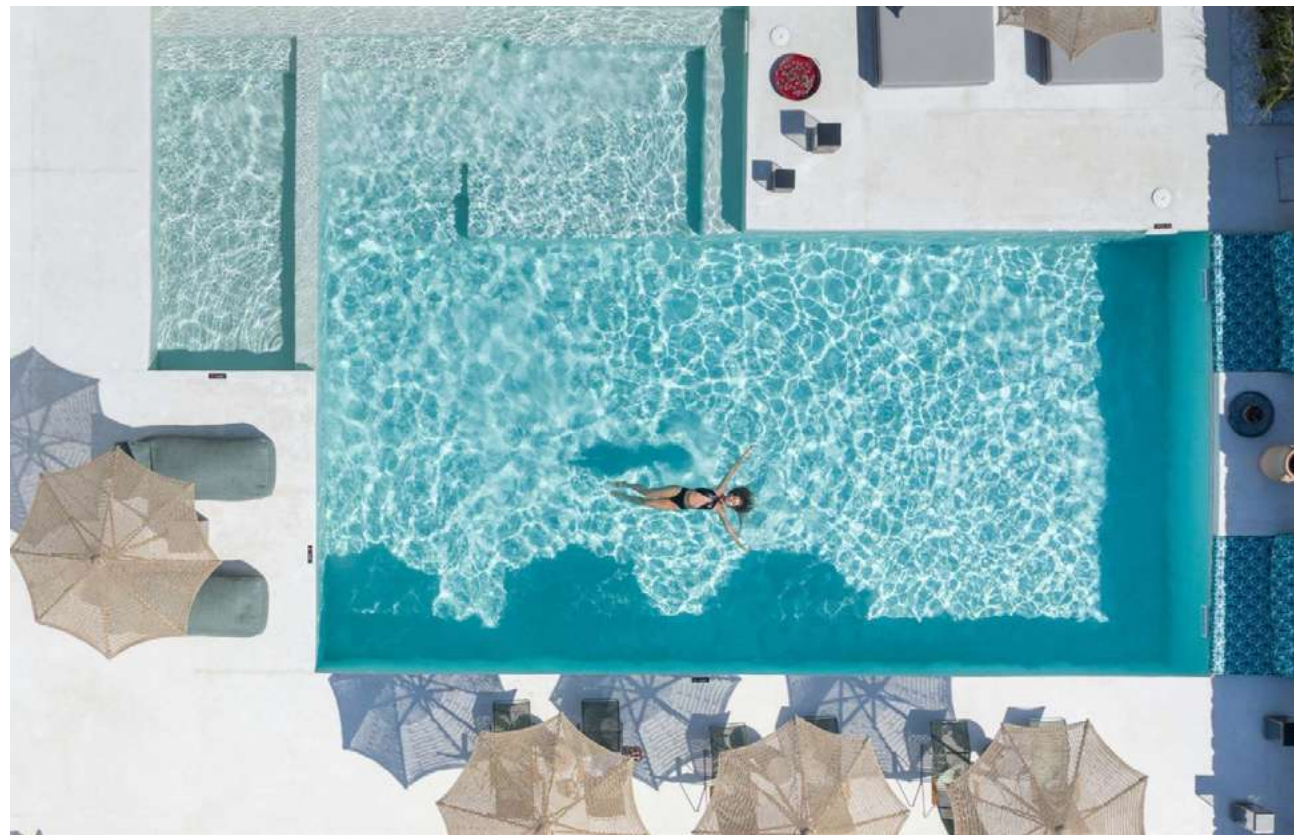

Collection available in:
STRUCTURE
Metal finishes p. 270

Dimensions in cm and inches
Medidas en cms y pulgadas

iSi 7229
Planter 73

iSi 7230
Planter 109

iSi 7230

SELECTED PROJECTS

HOSPITALITY

Koukumi Vegan Boutique Hotel, Mykonos