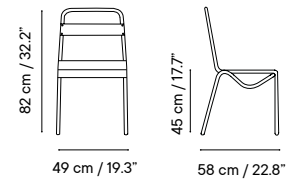

Collection available in:

STRUCTURE

Metal finishes p. 270

UPHOLSTERY

Outdoor fabrics p. 274

Outdoor technical leather p. 276

Dimensions in cm and inches
 Medidas en cms y pulgadas

iSi 7202
 Chair