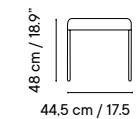

Toscana

Designed by iSiMAR

Collection made of aluminum, polyester powder coated. Suitable for outdoor, indoor, and contract use.

Colección fabricada con aluminio lacado con polvo de poliéster. Apto para uso exterior, interior y contract.

Collection available in:
STRUCTURE
Metal finishes p. 270

Dimensions in cm and inches
Medidas en cms y pulgadas