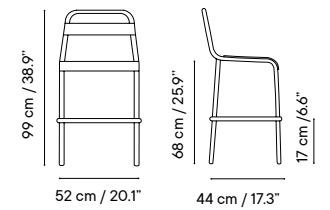

iSi 8057
Stool 68