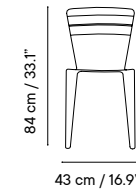

Outdoor technical leather p. 276

Dimensions in cm and inches
Medidas en cms y pulgadas

iSi 9135
Chair

iSi 9136
Armchair

iSi 9137
Stool 76

iSi 9138
Stool 65

iSi 9135
Beige cream
RAL 1013

iSi 9136
Taupe grey
RAL 7006