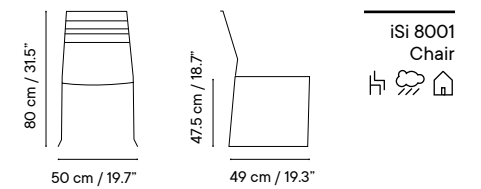

Collection available in:

STRUCTURE

Metal finishes p. 270

UPHOLSTERY

Outdoor fabrics p. 274

Outdoor technical leather p. 276

Dimensions in cm and inches
Medidas en cms y pulgadas

iSi 8001
Chair