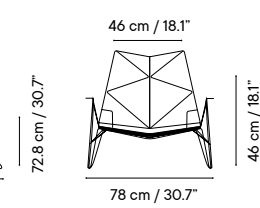

Outdoor technical leather p. 276

TABLE-TOP

Metal finishes p. 270

Porcelain p. 282

HPL or Solid Core p. 283

Table Height 74 cm / 29.1"

Table Height 40 cm / 15.7"

iSi 8219	ø 60 x 74 cm / 23.6" x 29.1"
iSi 8220	ø 70 x 74 cm / 27.6" x 29.1"
iSi 8221	ø 80 x 74 cm / 31.5" x 29.1"
iSi 8222	ø 90 x 74 cm / 35.4" x 29.1"
iSi 8223	ø 100 x 74 cm / 39.4" x 29.1"
iSi 8224	ø 110 x 74 cm / 43.2" x 29.1"
iSi 8225	60 x 60 x 74 cm / 23.6" x 23.6" x 29.1"
iSi 8226	70 x 70 x 74 cm / 27.6" x 27.6" x 29.1"
iSi 8227	80 x 80 x 74 cm / 31.5" x 31.5" x 29.1"
iSi 8228	90 x 90 x 74 cm / 35.4" x 35.4" x 29.1"
iSi 8229	110 x 70 x 74 cm / 43.3" x 27.6" x 29.1"
iSi 8230	120 x 80 x 74 cm / 47.2" x 31.5" x 29.1"

Dimensions in cm and inches
Medidas en cms y pulgadas

iSi 8182
Armchair seat cushion
iSi 8185
Armchair double cushion
NEW

iSi 8188
Reading seat cushion
iSi 8189
Reading double cushion
NEW

iSi 8190
Rocking seat cushion
iSi 8191
Rocking double cushion
NEW