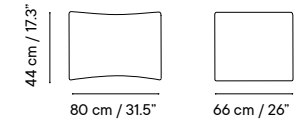

Bolonia

Designed by iSiMAR

Collection made of galvanized wire, polyester powder coated. Suitable for outdoor, indoor, and contract use.

Colección fabricada con varilla de acero galvanizado, lacado con polvo de poliéster. Apto para uso exterior, interior y contract.

Collection available in:

STRUCTURE

Metal finishes p. 270

UPHOLSTERY

Outdoor fabrics p. 274

Outdoor technical leather p. 276

TABLE-TOP

Metal finishes p. 270

Porcelain p. 282

HPL or Solid Core p. 283

Dimensions in cm and inches
Medidas en cms y pulgadas

iSi 8072
Chair
☀️ 🏠

iSi 7207
Armchair
☀️ 🏠

iSi 9152
Poltrona
☀️ 🏠

iSi 8073
Sofa complet
☀️ 🏠