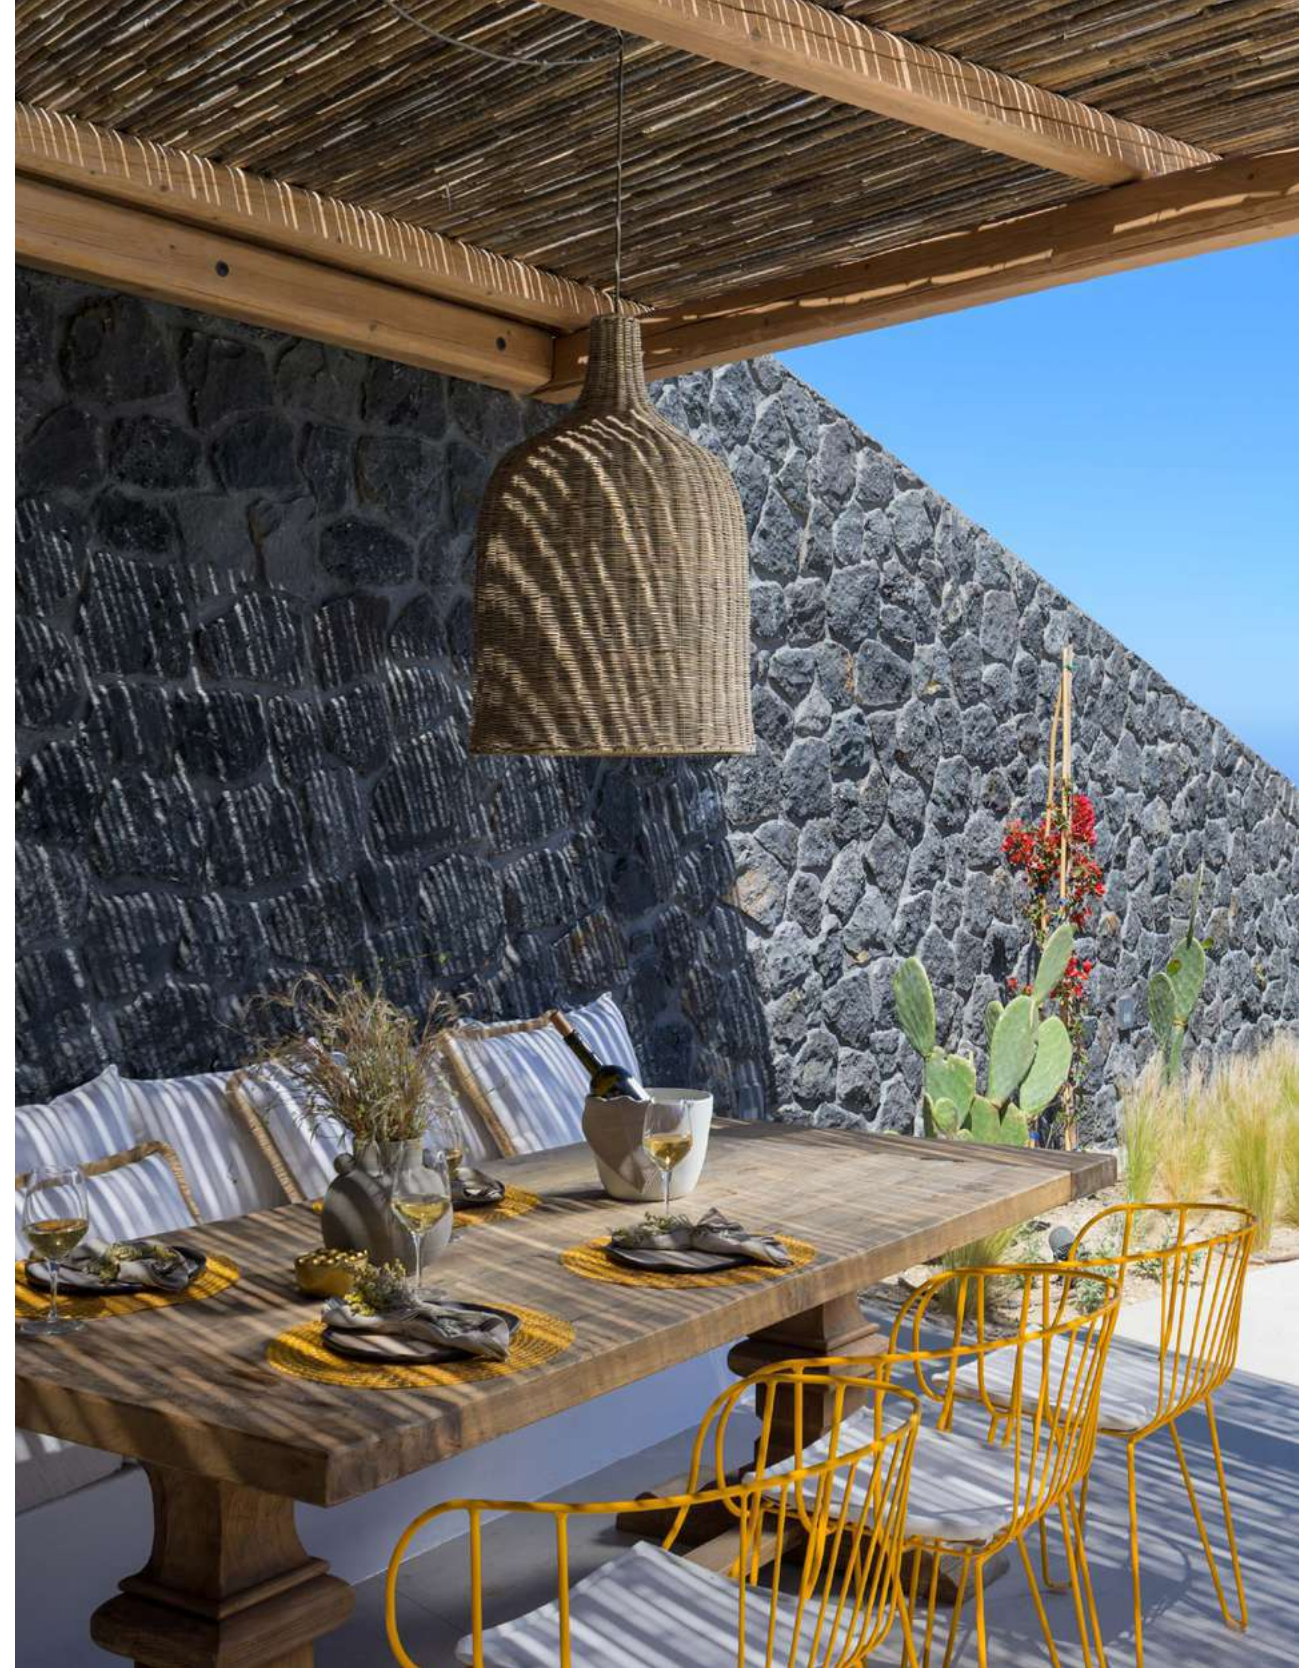

RESIDENTIAL

Lithi Luxury Retreat, Santorini