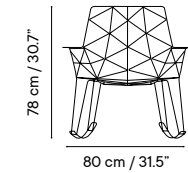

Outdoor technical leather p. 276

TABLE-TOP

Metal finishes p. 270

Porcelain p. 282

HPL or Solid Core p. 283

Table Height 74 cm / 29.1"

Table Height 40 cm / 15.7"

iSi 8219	ø 60 x 74 cm / 23.6" x 29.1"
iSi 8220	ø 70 x 74 cm / 27.6" x 29.1"
iSi 8221	ø 80 x 74 cm / 31.5" x 29.1"
iSi 8222	ø 90 x 74 cm / 35.4" x 29.1"
iSi 8223	ø 100 x 74 cm / 39.4" x 29.1"
iSi 8224	ø 110 x 74 cm / 43.2" x 29.1"
iSi 8225	60 x 60 x 74 cm / 23.6" x 23.6" x 29.1"
iSi 8226	70 x 70 x 74 cm / 27.6" x 27.6" x 29.1"
iSi 8227	80 x 80 x 74 cm / 31.5" x 31.5" x 29.1"
iSi 8228	90 x 90 x 74 cm / 35.4" x 35.4" x 29.1"
iSi 8229	110 x 70 x 74 cm / 43.3" x 27.6" x 29.1"
iSi 8230	120 x 80 x 74 cm / 47.2" x 31.5" x 29.1"

Dimensions in cm and inches
Medidas en cms y pulgadas

iSi 8182
Armchair seat cushion
iSi 8185
Armchair double cushion
NEW

iSi 8188
Reading seat cushion
iSi 8189
Reading double cushion
NEW

iSi 8190
Rocking seat cushion
iSi 8191
Rocking double cushion
NEW