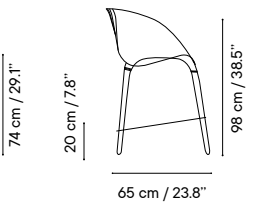

iSi 8148
Stool 74