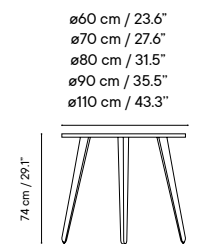

iSi 9083
iSi 9084
iSi 9085
iSi 9086
iSi 9125