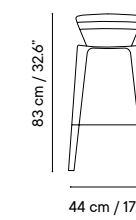

Outdoor technical leather p. 276

Dimensions in cm and inches
Medidas en cms y pulgadas

iSi 9135
Chair

iSi 9136
Armchair

iSi 9137
Stool 76

iSi 9138
Stool 65

iSi 9135
Beige cream
RAL 1013

iSi 9136
Taupe grey
RAL 7006