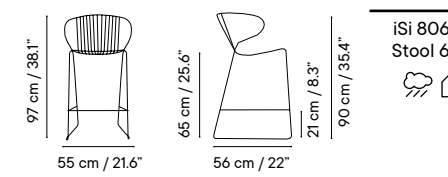

iSi 8066
Stool 65
☀️ 🏠