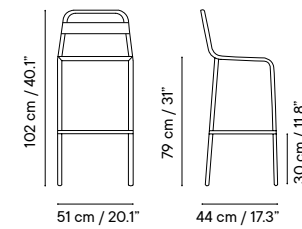

iSi 7204
Stool 79