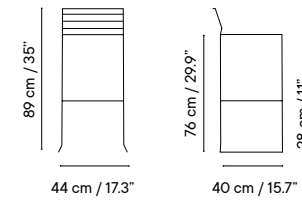

iSi 8029
Stool 76