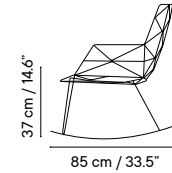

Outdoor technical leather p. 276

TABLE-TOP

Metal finishes p. 270

Porcelain p. 282

HPL or Solid Core p. 283

Table Height 74 cm / 29.1"

Table Height 40 cm / 15.7"

iSi 8219	ø 60 x 74 cm / 23.6" x 29.1"
iSi 8220	ø 70 x 74 cm / 27.6" x 29.1"
iSi 8221	ø 80 x 74 cm / 31.5" x 29.1"
iSi 8222	ø 90 x 74 cm / 35.4" x 29.1"
iSi 8223	ø 100 x 74 cm / 39.4" x 29.1"
iSi 8224	ø 110 x 74 cm / 43.2" x 29.1"
iSi 8225	60 x 60 x 74 cm / 23.6" x 23.6" x 29.1"
iSi 8226	70 x 70 x 74 cm / 27.6" x 27.6" x 29.1"
iSi 8227	80 x 80 x 74 cm / 31.5" x 31.5" x 29.1"
iSi 8228	90 x 90 x 74 cm / 35.4" x 35.4" x 29.1"
iSi 8229	110 x 70 x 74 cm / 43.3" x 27.6" x 29.1"
iSi 8230	120 x 80 x 74 cm / 47.2" x 31.5" x 29.1"

Dimensions in cm and inches
Medidas en cms y pulgadas

iSi 8182
Armchair seat cushion
iSi 8185
Armchair double cushion
NEW

iSi 8188
Reading seat cushion
iSi 8189
Reading double cushion
NEW

iSi 8190
Rocking seat cushion
iSi 8191
Rocking double cushion
NEW