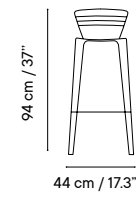

Outdoor technical leather p. 276

TABLE-TOP

Metal finishes p. 270

HPL or Solid Core p. 283

Dimensions in cm and inches
Medidas en cms y pulgadas

iSi 8034
Chair

iSi 8035
Armchair

iSi 8067
Stool 76