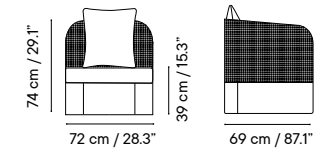

iSi 8106
Poltrona