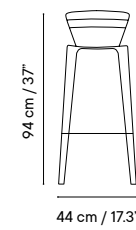

Outdoor technical leather p. 276

Dimensions in cm and inches
Medidas en cms y pulgadas

iSi 9135
Chair

iSi 9136
Armchair

iSi 9137
Stool 76

iSi 9138
Stool 65

iSi 9135
Beige cream
RAL 1013

iSi 9136
Taupe grey
RAL 7006