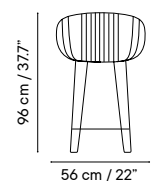

iSi 9165
Stool 65
iSi 9230
Upholstered