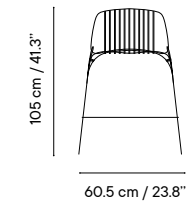

iSi 8148
Stool 74