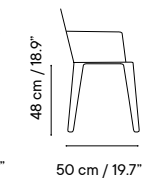

Outdoor technical leather p. 276

TABLE-TOP

Metal finishes p. 270

HPL or Solid Core p. 283

Dimensions in cm and inches
Medidas en cms y pulgadas

iSi 8034
Chair

iSi 8035
Armchair

iSi 8067
Stool 76