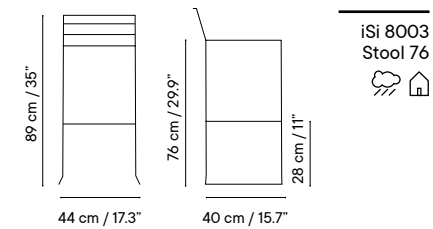

iSi 8003
Stool 76