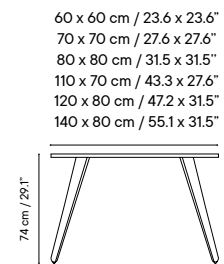

iSi 9126
iSi 9127
iSi 9128
iSi 8036
iSi 8037
iSi 8038

ADA available upon request.