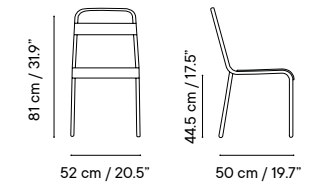

Collection available in:

STRUCTURE

Metal finishes p. 270

UPHOLSTERY

Outdoor fabrics p. 274

Outdoor technical leather p. 276

Dimensions in cm and inches
Medidas en cms y pulgadas

iSi 8055
Chair