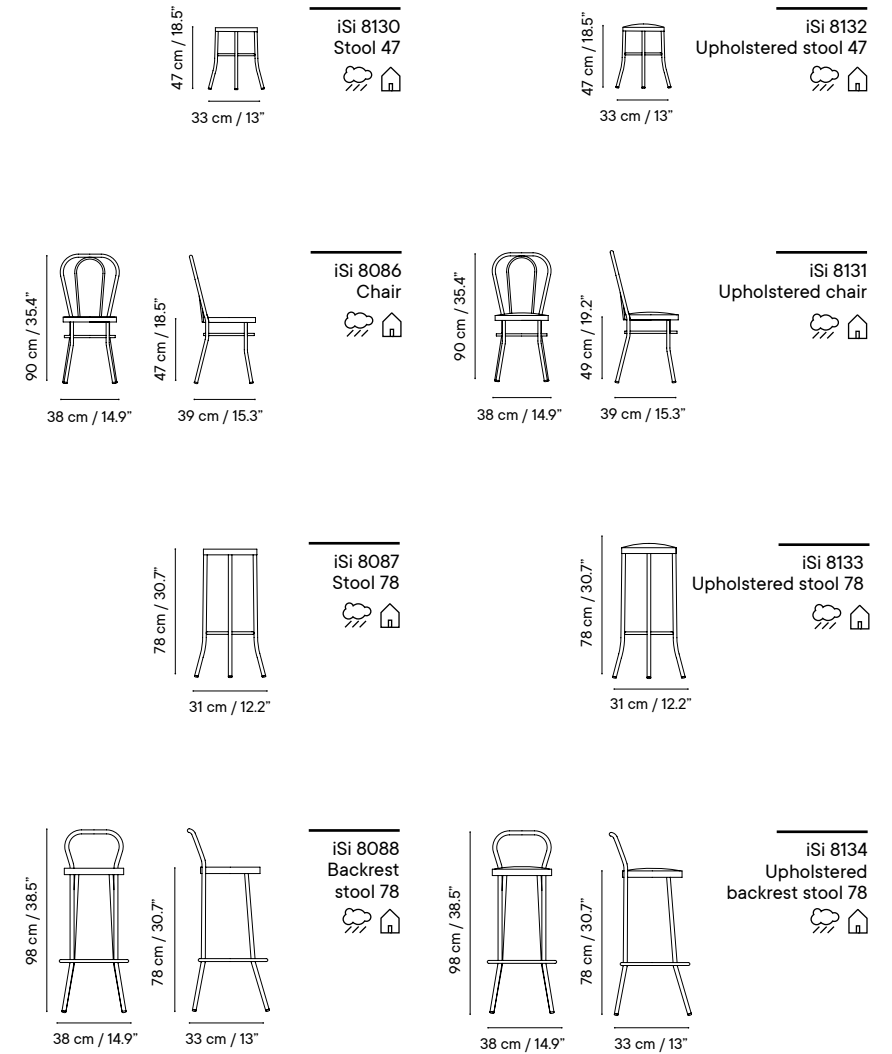

Collection available in:

STRUCTURE

Metal finishes p. 270

UPHOLSTERY

Outdoor fabrics p. 274

Outdoor technical leather p. 276

Dimensions in cm and inches
Medidas en cms y pulgadas

iSi 8086
Pine green
RAL 6065