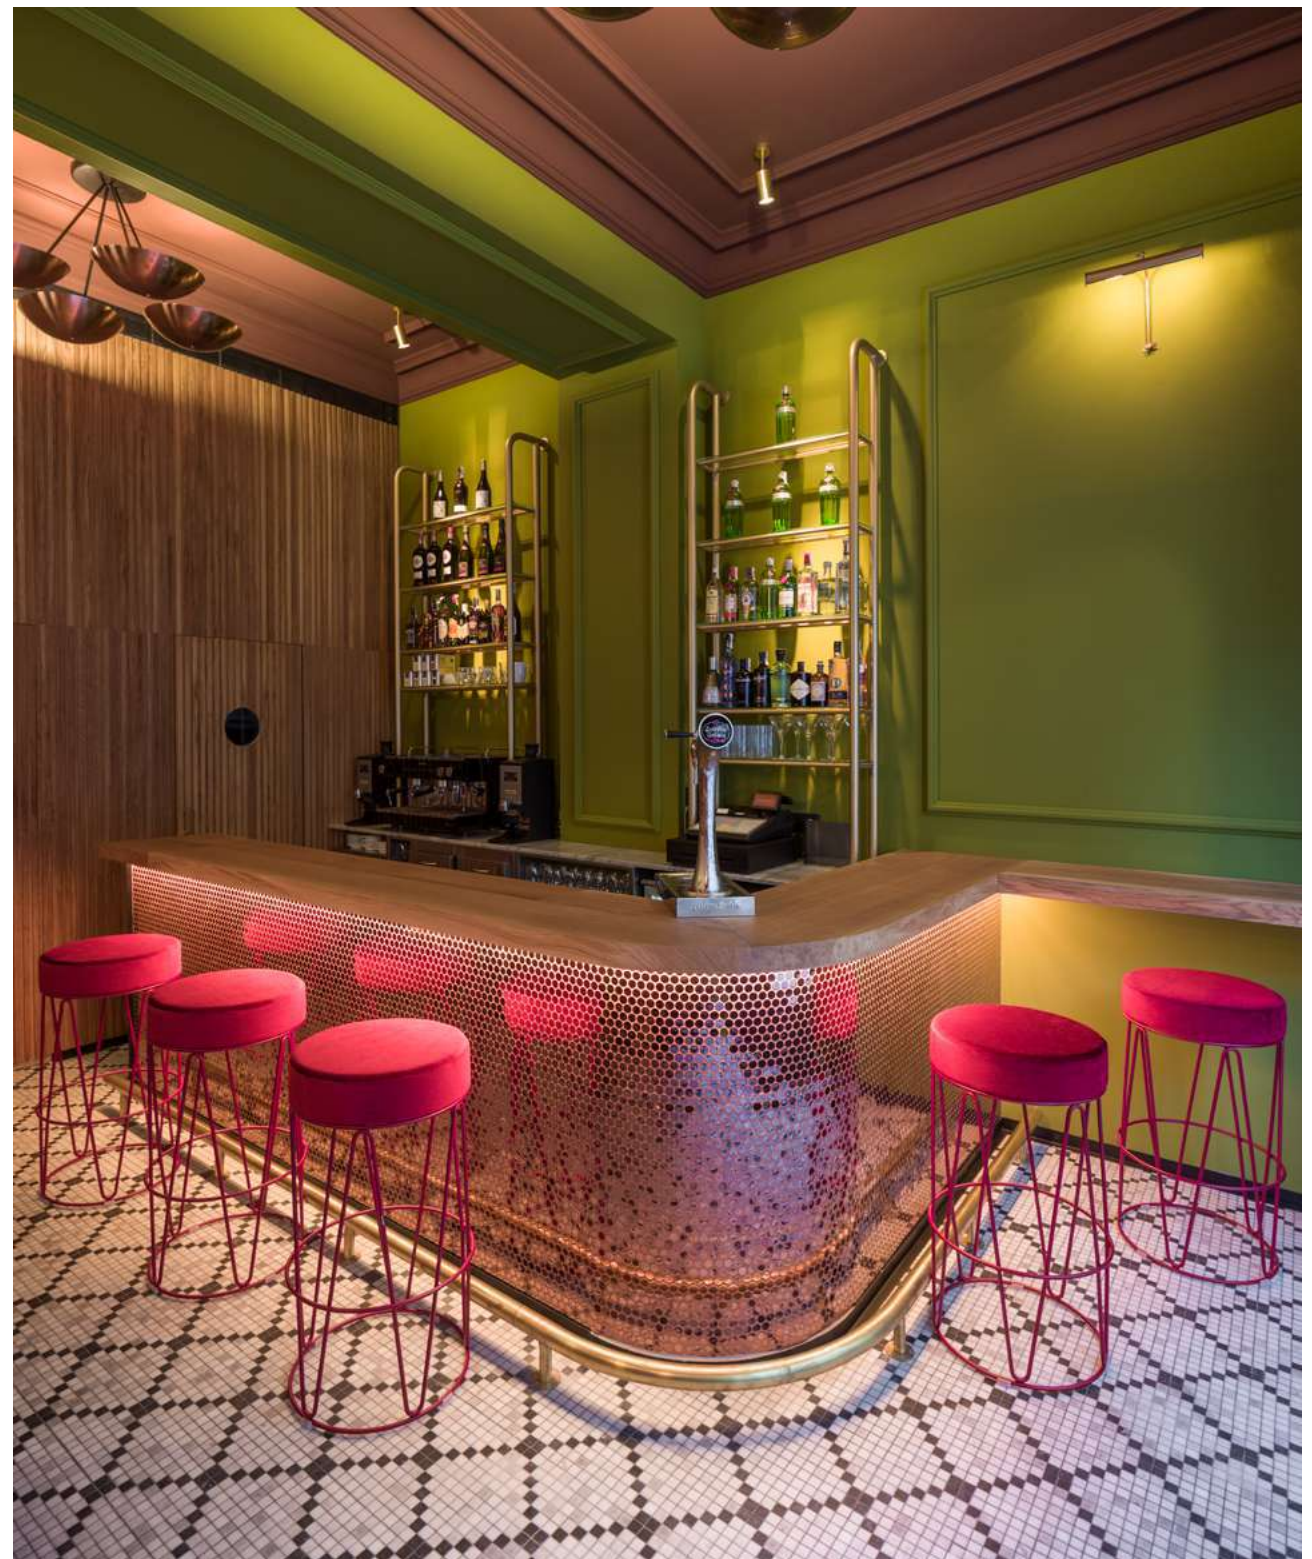

Lagarto stools
Red wine RAL 3004
Fabric COM