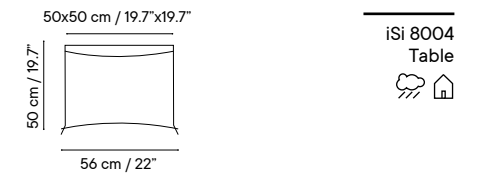

iSi 8004
Table