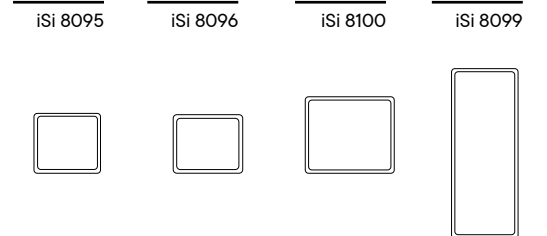

Cushion

iSi 8095	Chair cushion
iSi 8096	Stool cushion
iSi 8099	Lounge cushion
iSi 8100	Poltrona cushion

iSi 8095
Panamá Collection