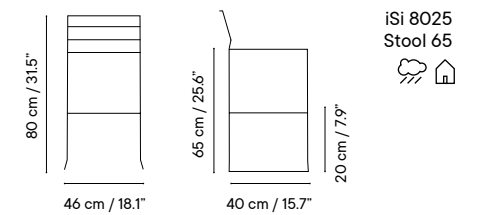

iSi 8003
Stool 76

iSi 8025
Stool 65