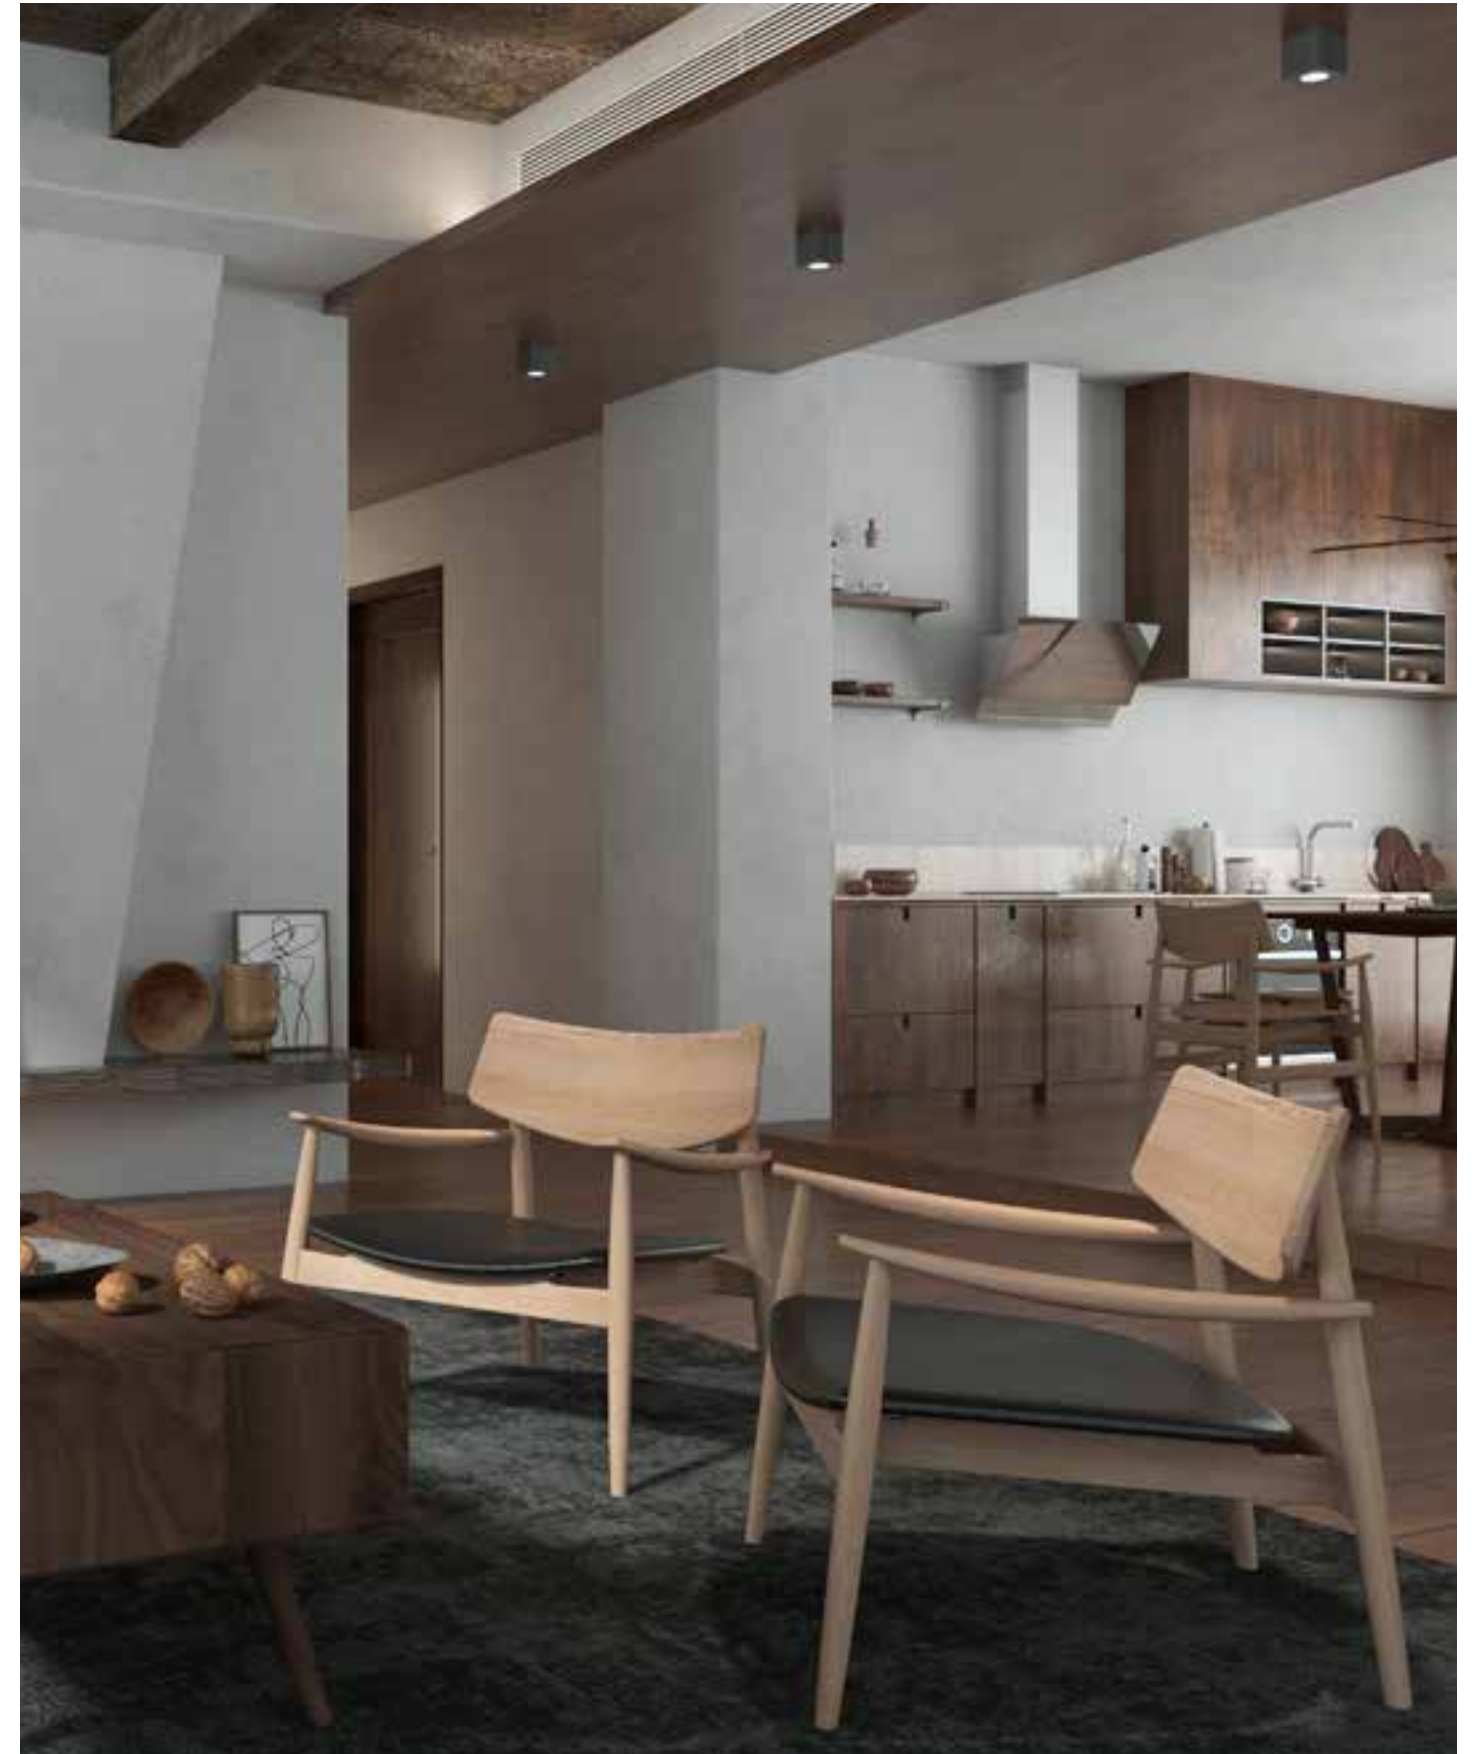

TYNSET — 3095
W45 x D54 x H78 - SH45
Oak Veneered Plywood ⓘ ⓘ