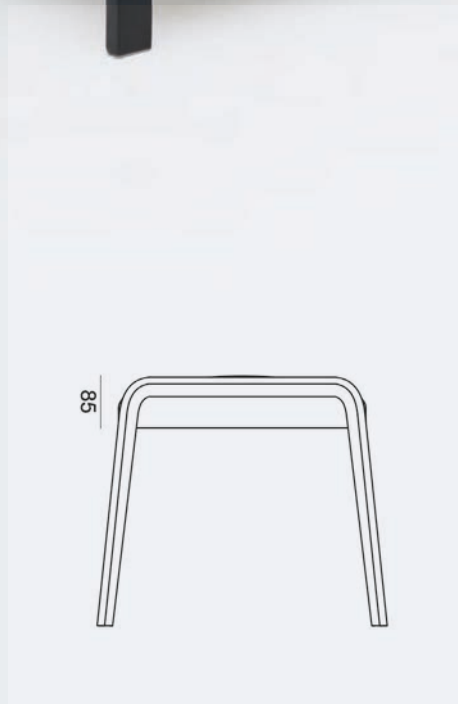

Eaton Armchair

Eaton Bar Stool

Eaton Low Table

LIVING
OFF
EXPERIENCE

collection

Eaton

loxdesign.com

Ereğli Cad. No.71/A Siteler
Ankara Turkey
Tel: +90 (312) 350 42 05
Fax: +90 (312) 348 13 88