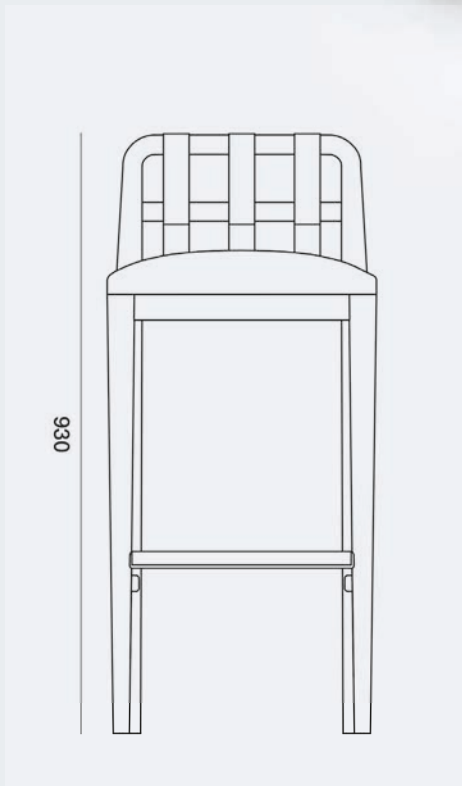

Eaton Armchair

Eaton Bar Stool

Eaton Low Table

LIVING
OFF
EXPERIENCE

collection

Eaton

loxdesign.com

Ereğli Cad. No.71/A Siteler
Ankara Turkey
Tel: +90 (312) 350 42 05
Fax: +90 (312) 348 13 88