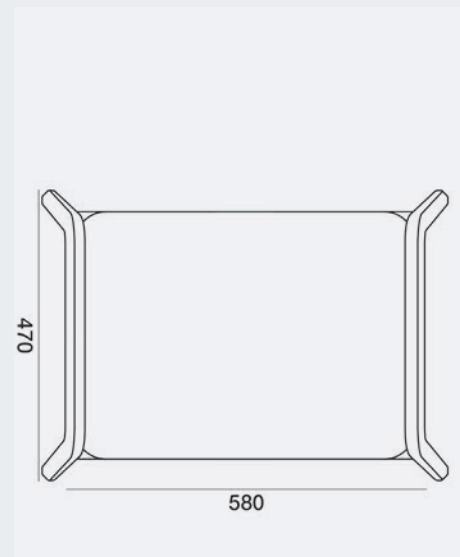

Eaton Armchair

Eaton Bar Stool

Eaton Low Table

LIVING
OFF
EXPERIENCE

collection

Eaton

loxdesign.com

Ereğli Cad. No.71/A Siteler
Ankara Turkey
Tel: +90 (312) 350 42 05
Fax: +90 (312) 348 13 88