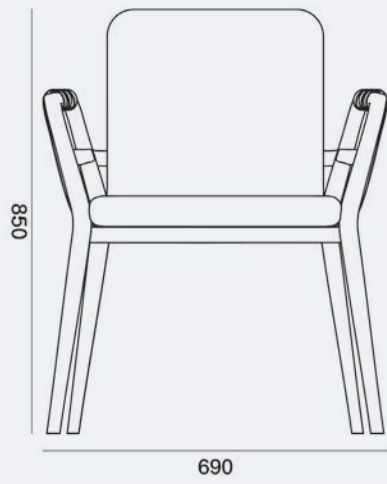

Eaton Armchair

Eaton Bar Stool

Eaton Low Table

LIVING
OFF
EXPERIENCE

collection

Eaton

loxdesign.com

Ereğli Cad. No.71/A Siteler
Ankara Turkey
Tel: +90 (312) 350 42 05
Fax: +90 (312) 348 13 88